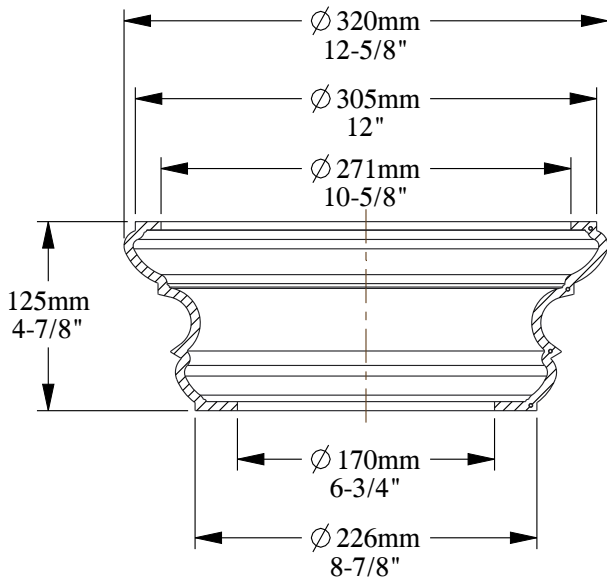

SCALE 1:5

SECTION A-A

SCALE 1:5

ORAC[®]
DECOR

Biekorfstraat 32
8400 Oostende - Belgium
Tel +32 (0)59 80 32 52
www.oracdecor.com
info@oracdecor.com

Part name: K1152

Designed by: ORAC

Designed on: 01-Jan-1994

Unless otherwise specified: all dimensions are in millimeters and inches, scale 1:1, length 2 meters

All information in this document is Orac's exclusive property. It may in no case be reproduced, even partly, be communicated to a third party or used for any possible purpose without ORAC's express written permission. Further legal information can be found at <https://www.oracdecor.com/en/general-sales-conditions>