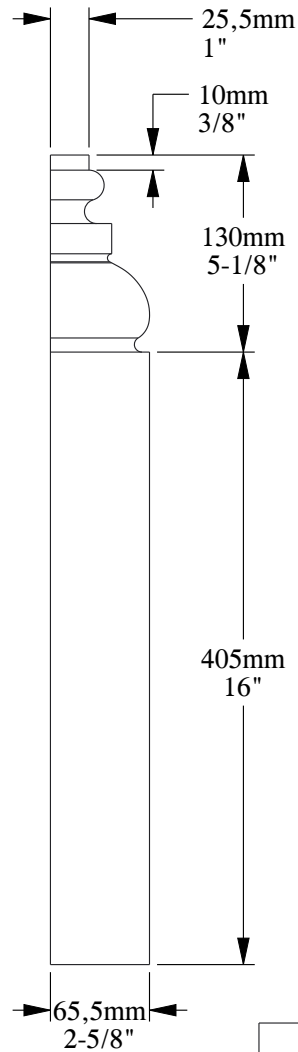

SCALE 1:5

SCALE 1:5

ORAC[®]
DECOR

Biekorfstraat 32
8400 Oostende - Belgium
Tel +32 (0)59 80 32 52
www.oracdecor.com
info@oracdecor.com

Part name: K254

Designed by: ORAC

Designed on: 01-Jan-1994

Unless otherwise specified: all dimensions are in millimeters and inches, scale 1:1, length 2 meters